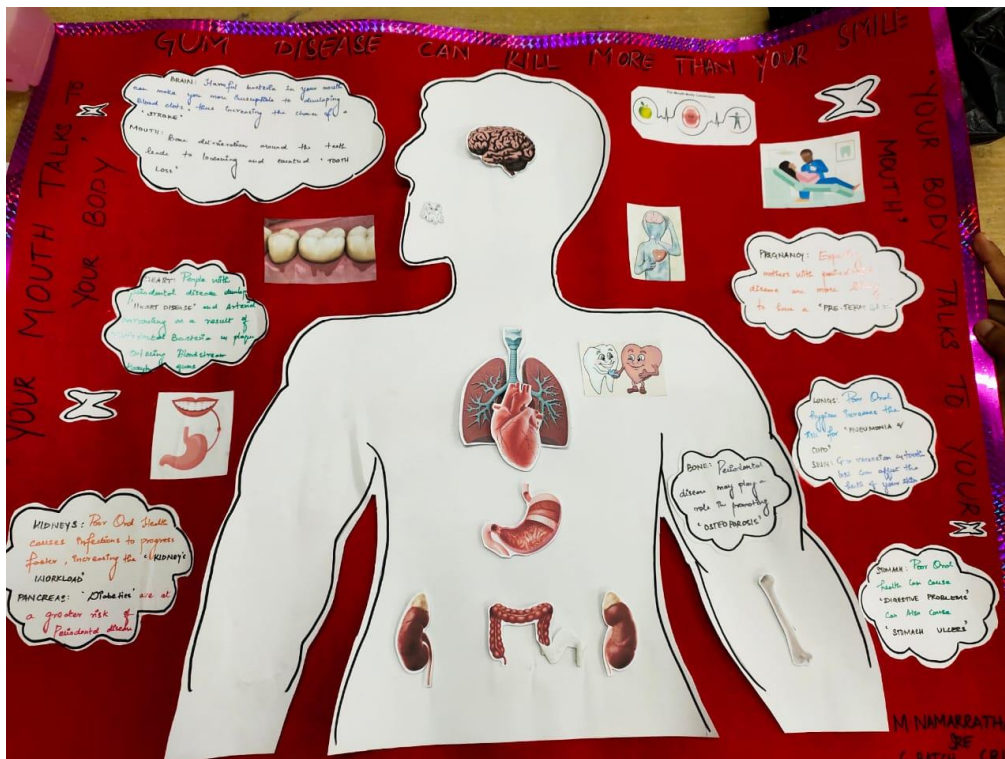

WORKS DONE: